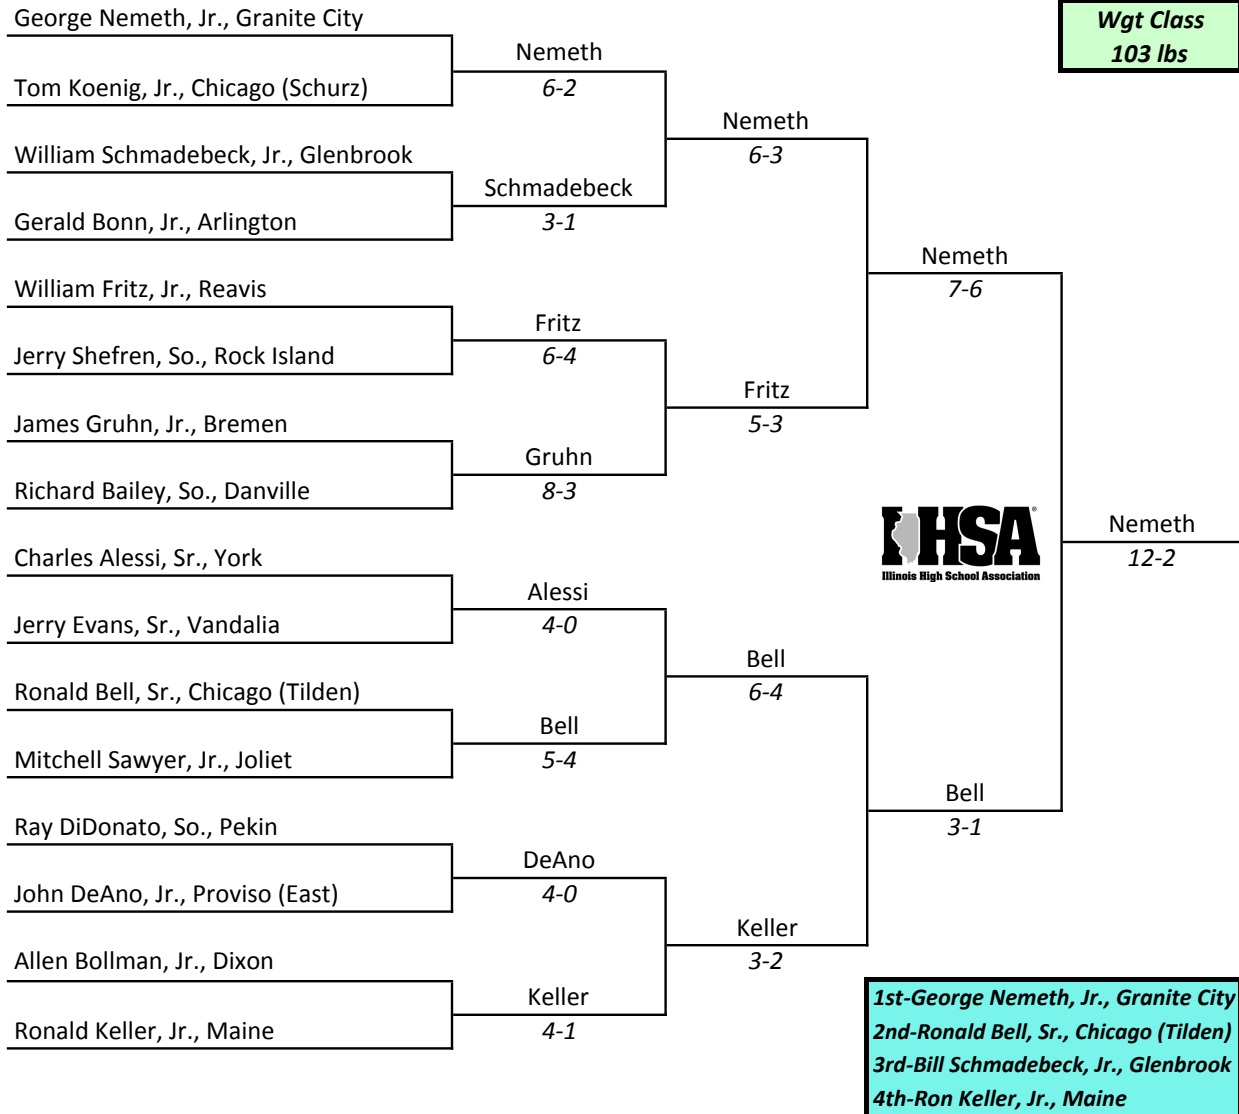

IHSA STATE INDIVIDUAL 1958

Asterisk (*) Indicates individual will graduate in mid-year (January) of his senior year

Arlington High school, Arlington Heights, March 7th and 8th

IHSA STATE INDIVIDUAL 1958

Arlington High school, Arlington Heights, March 7th and 8th

IHSA STATE INDIVIDUAL 1958

Arlington High school, Arlington Heights, March 7th and 8th

IHSA STATE INDIVIDUAL 1958

Arlington High school, Arlington Heights, March 7th and 8th

IHSA STATE INDIVIDUAL 1958

Arlington High school, Arlington Heights, March 7th and 8th