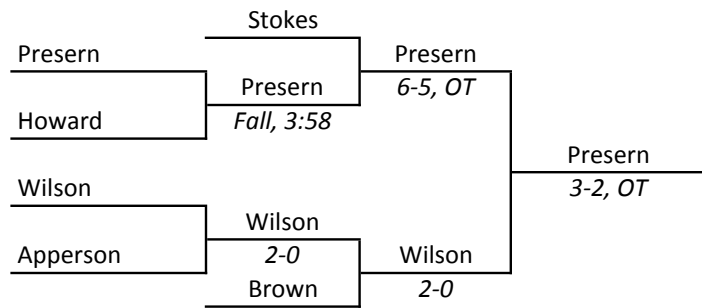

IHSA STATE INDIVIDUAL 1958

Arlington High school, Arlington Heights, March 7th and 8th