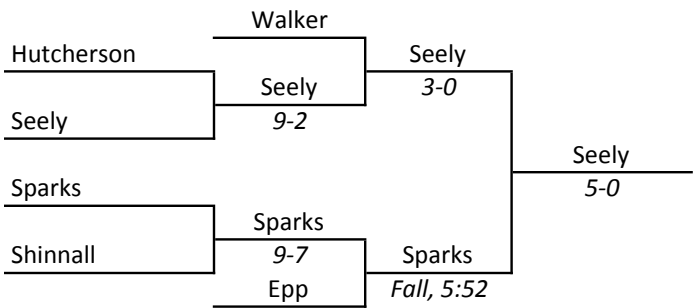

Arlington High school, Arlington Heights, March 7th and 8th