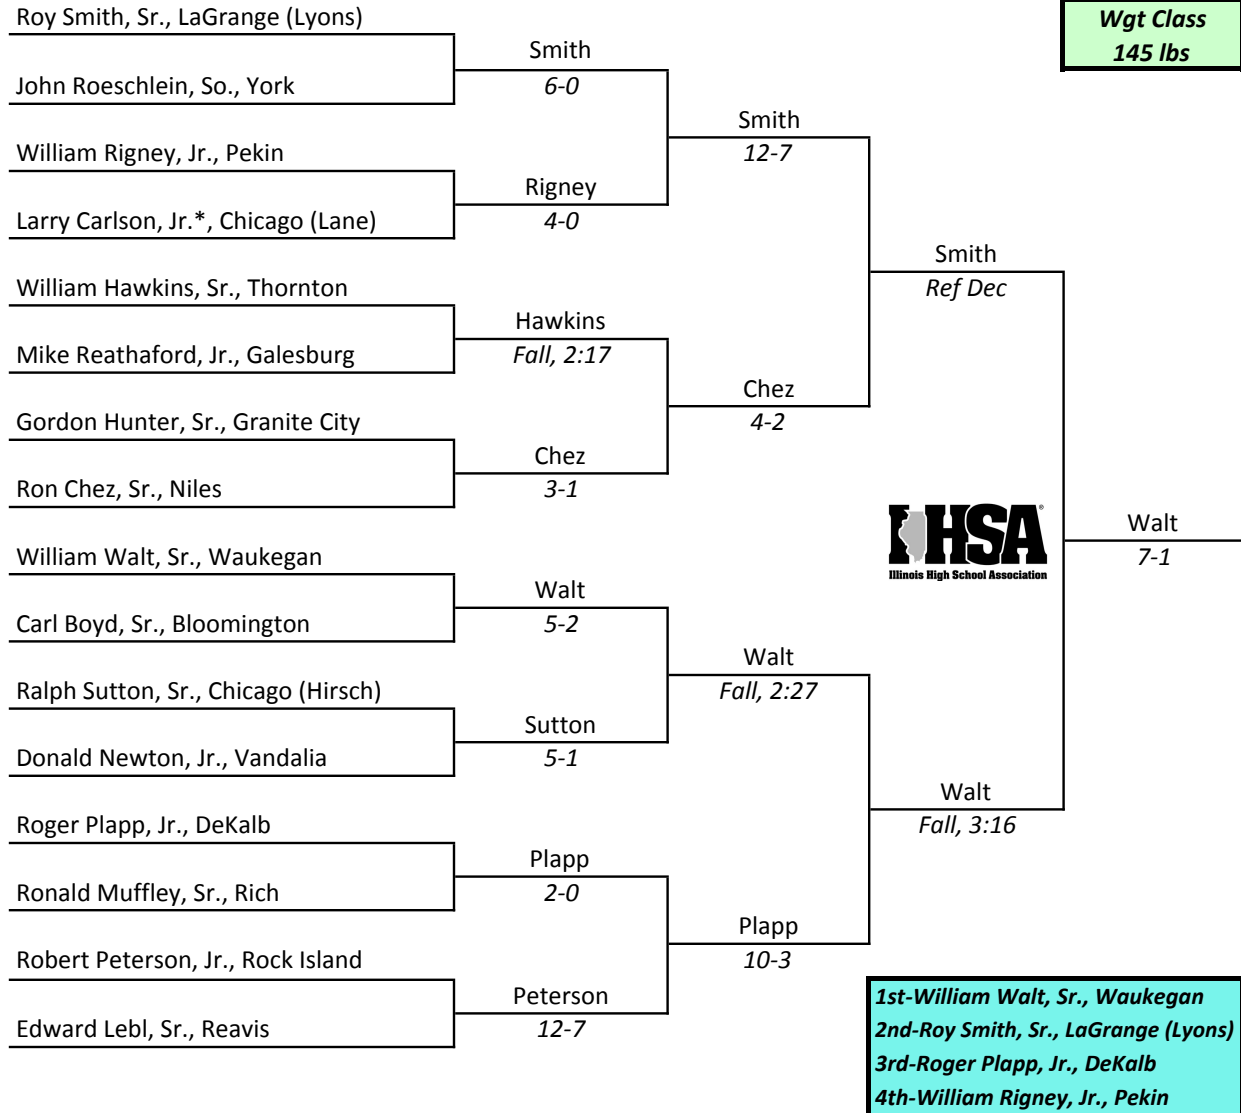

IHSA STATE INDIVIDUAL 1958

Arlington High school, Arlington Heights, March 7th and 8th