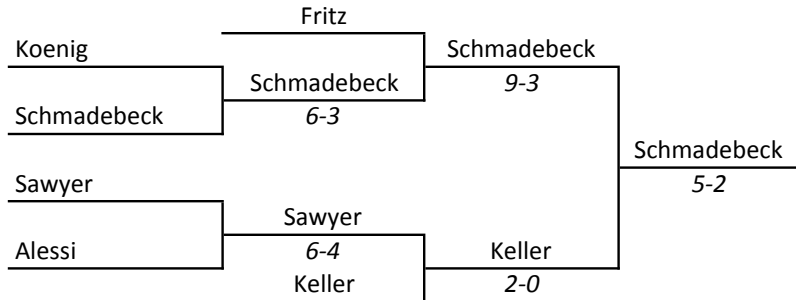

IHSA STATE INDIVIDUAL 1958

Asterisk (*) Indicates individual will graduate in mid-year (January) of his senior year

Arlington High school, Arlington Heights, March 7th and 8th

IHSA STATE INDIVIDUAL 1958

Arlington High school, Arlington Heights, March 7th and 8th

IHSA STATE INDIVIDUAL 1958

Arlington High school, Arlington Heights, March 7th and 8th

IHSA STATE INDIVIDUAL 1958

Arlington High school, Arlington Heights, March 7th and 8th

IHSA STATE INDIVIDUAL 1958

Arlington High school, Arlington Heights, March 7th and 8th