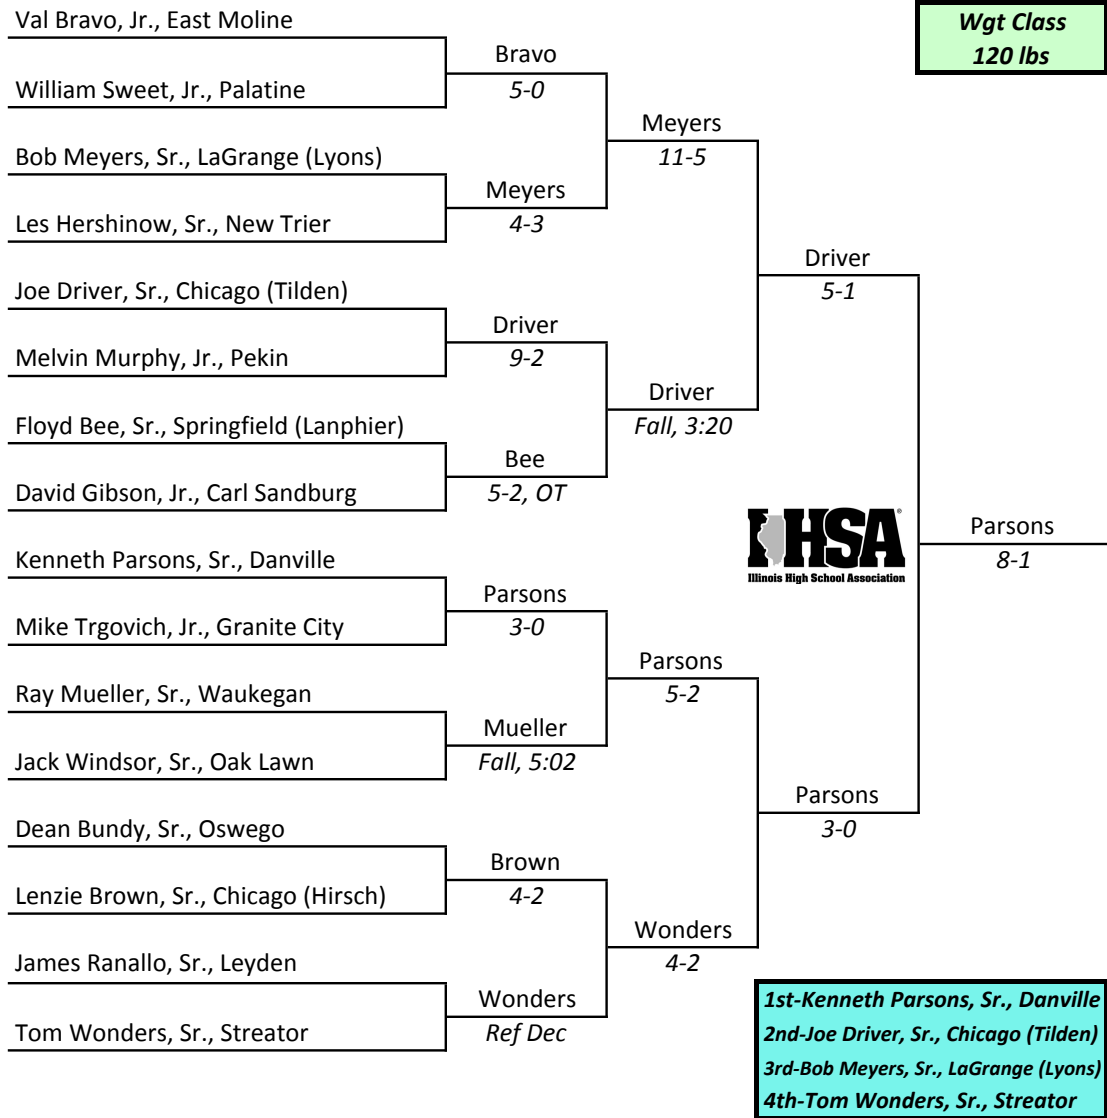

IHSA STATE INDIVIDUAL 1958

Asterisk (*) Indicates individual will graduate in mid-year (January) of his senior year

Arlington High school, Arlington Heights, March 7th and 8th

IHSA STATE INDIVIDUAL 1958

Arlington High school, Arlington Heights, March 7th and 8th

IHSA STATE INDIVIDUAL 1958

Arlington High school, Arlington Heights, March 7th and 8th

IHSA STATE INDIVIDUAL 1958

Arlington High school, Arlington Heights, March 7th and 8th

IHSA STATE INDIVIDUAL 1958

Arlington High school, Arlington Heights, March 7th and 8th