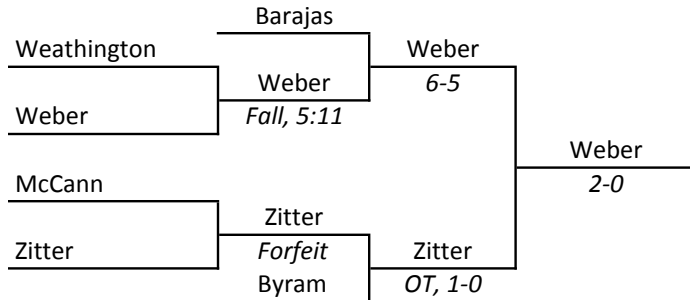

IHSA STATE INDIVIDUAL 1958

Asterisk (*) Indicates individual will graduate in mid-year (January) of his senior year

Arlington High school, Arlington Heights, March 7th and 8th

IHSA STATE INDIVIDUAL 1958

Arlington High school, Arlington Heights, March 7th and 8th

IHSA STATE INDIVIDUAL 1958

Arlington High school, Arlington Heights, March 7th and 8th

IHSA STATE INDIVIDUAL 1958

Arlington High school, Arlington Heights, March 7th and 8th

IHSA STATE INDIVIDUAL 1958

Arlington High school, Arlington Heights, March 7th and 8th