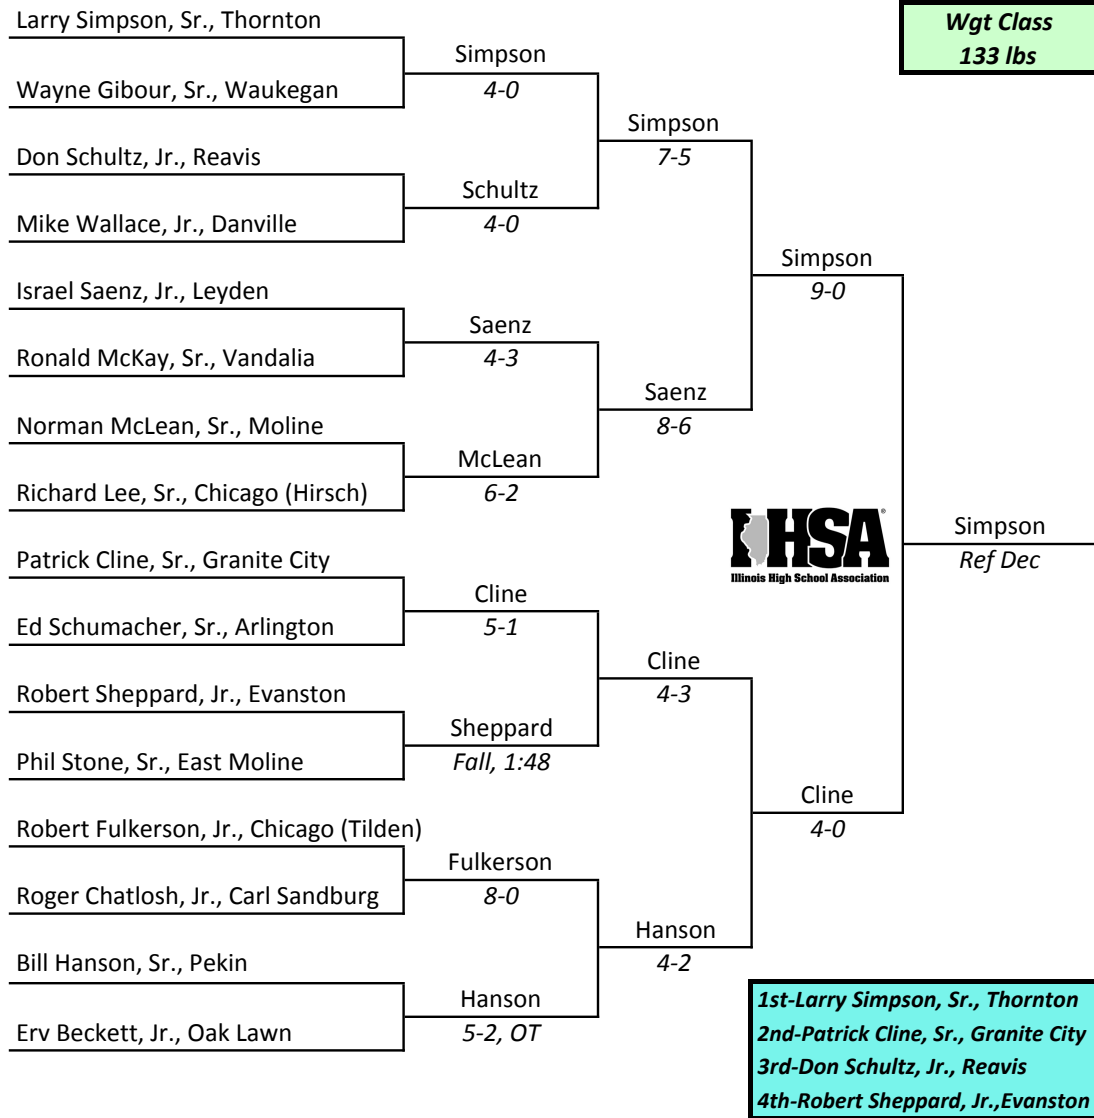

IHSA STATE INDIVIDUAL 1958

Arlington High school, Arlington Heights, March 7th and 8th

IHSA STATE INDIVIDUAL 1958

Arlington High school, Arlington Heights, March 7th and 8th

IHSA STATE INDIVIDUAL 1958

Arlington High school, Arlington Heights, March 7th and 8th