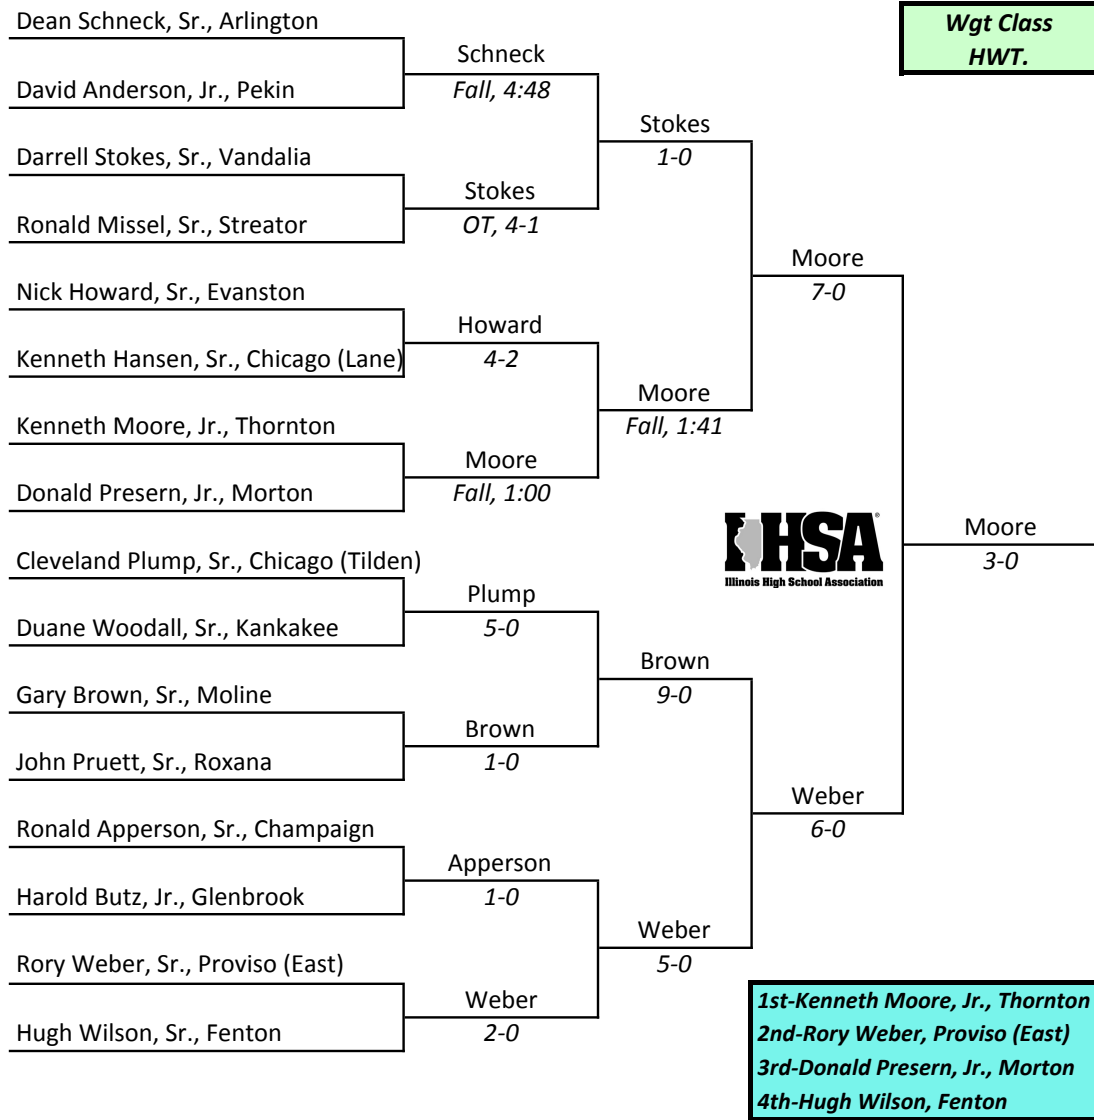

IHSA STATE INDIVIDUAL 1958

Arlington High school, Arlington Heights, March 7th and 8th