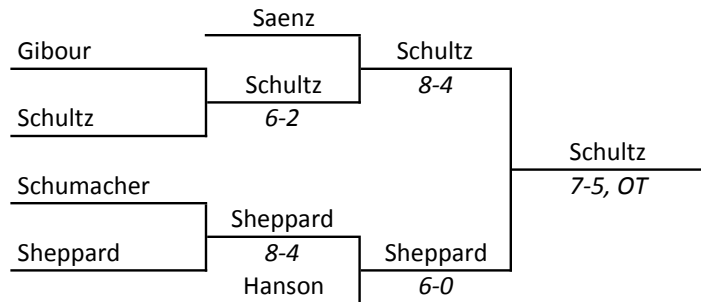

IHSA STATE INDIVIDUAL 1958

Asterisk (*) Indicates individual will graduate in mid-year (January) of his senior year

Arlington High school, Arlington Heights, March 7th and 8th

IHSA STATE INDIVIDUAL 1958

Arlington High school, Arlington Heights, March 7th and 8th

IHSA STATE INDIVIDUAL 1958

Arlington High school, Arlington Heights, March 7th and 8th

IHSA STATE INDIVIDUAL 1958

Arlington High school, Arlington Heights, March 7th and 8th

IHSA STATE INDIVIDUAL 1958

Arlington High school, Arlington Heights, March 7th and 8th