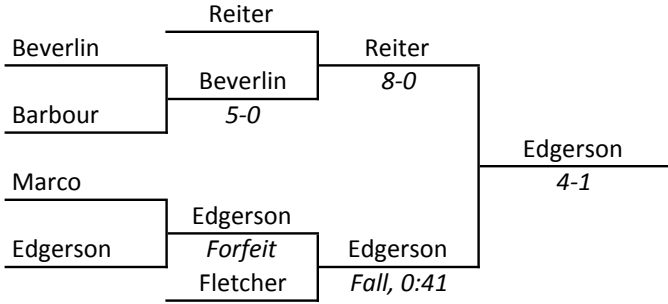

Arlington High school, Arlington Heights, March 7th and 8th