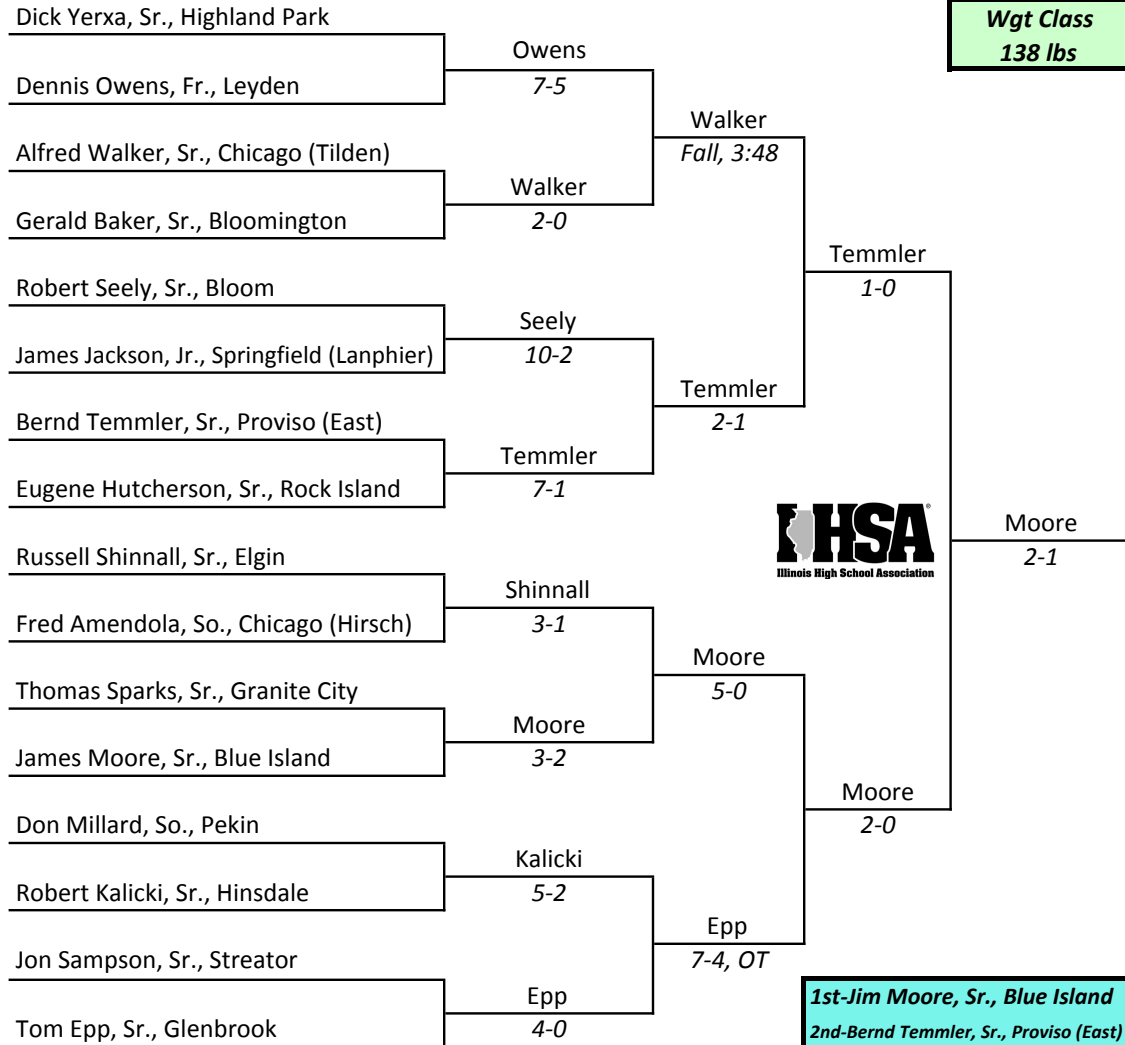

IHSA STATE INDIVIDUAL 1958

1st-Jim Moore, Sr., Blue Island
2nd-Bernd Temmler, Sr., Proviso (East)
3rd-Robert Seely, Sr., Bloom
4th-Thomas Sparks, Sr., Granite City