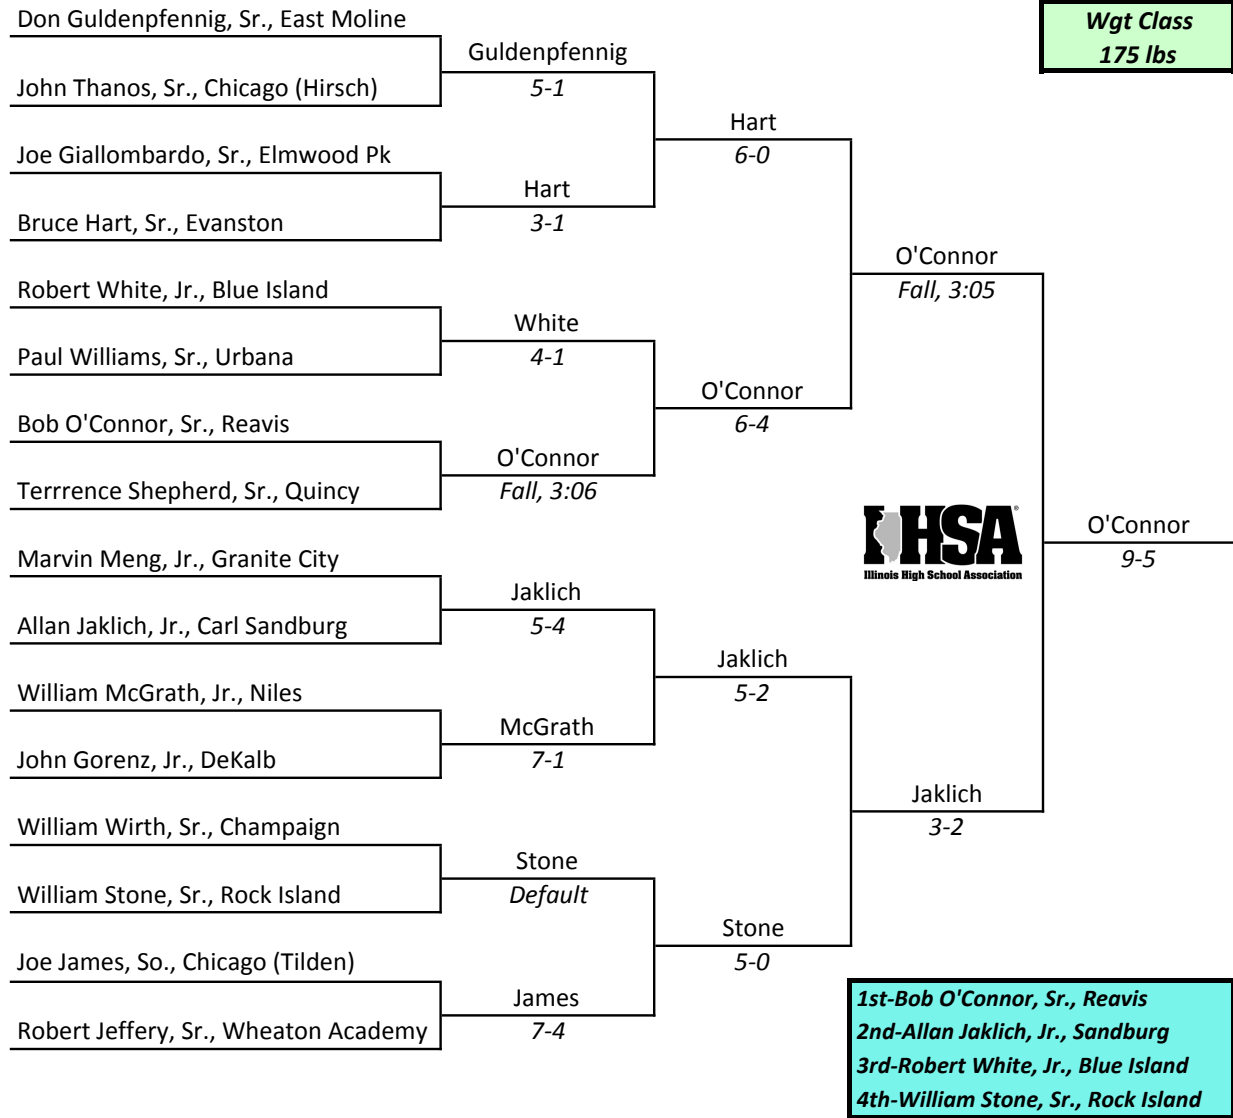

1st-William Bruhn, Sr., Leyden
2nd-Richard Lisak, Sr., Oak Lawn
3rd-Booker Edgerson, Sr., Rock Island
4th-Sherman Reiter, Sr., Lockport

Arlington High school, Arlington Heights, March 7th and 8th

IHSA STATE INDIVIDUAL 1958