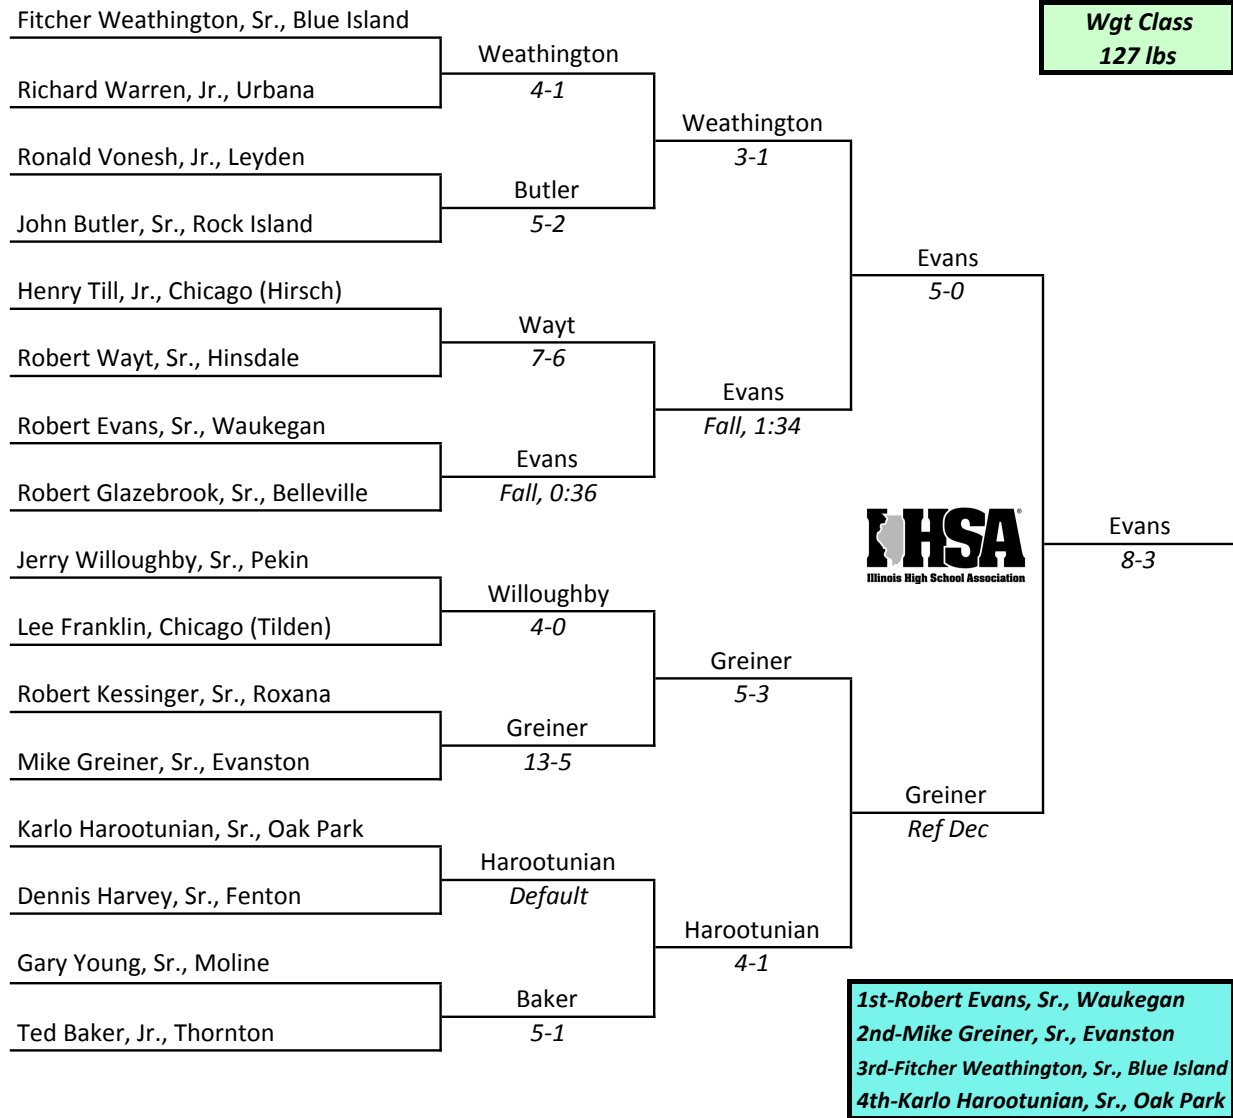

IHSA STATE INDIVIDUAL 1958

Asterisk (*) Indicates individual will graduate in mid-year (January) of his senior year

Arlington High school, Arlington Heights, March 7th and 8th

IHSA STATE INDIVIDUAL 1958

Arlington High school, Arlington Heights, March 7th and 8th

IHSA STATE INDIVIDUAL 1958

Arlington High school, Arlington Heights, March 7th and 8th

IHSA STATE INDIVIDUAL 1958

Arlington High school, Arlington Heights, March 7th and 8th

IHSA STATE INDIVIDUAL 1958

Arlington High school, Arlington Heights, March 7th and 8th