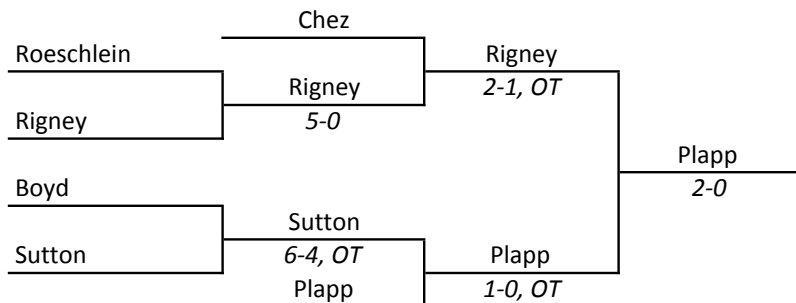

IHSA STATE INDIVIDUAL 1958

Arlington High school, Arlington Heights, March 7th and 8th