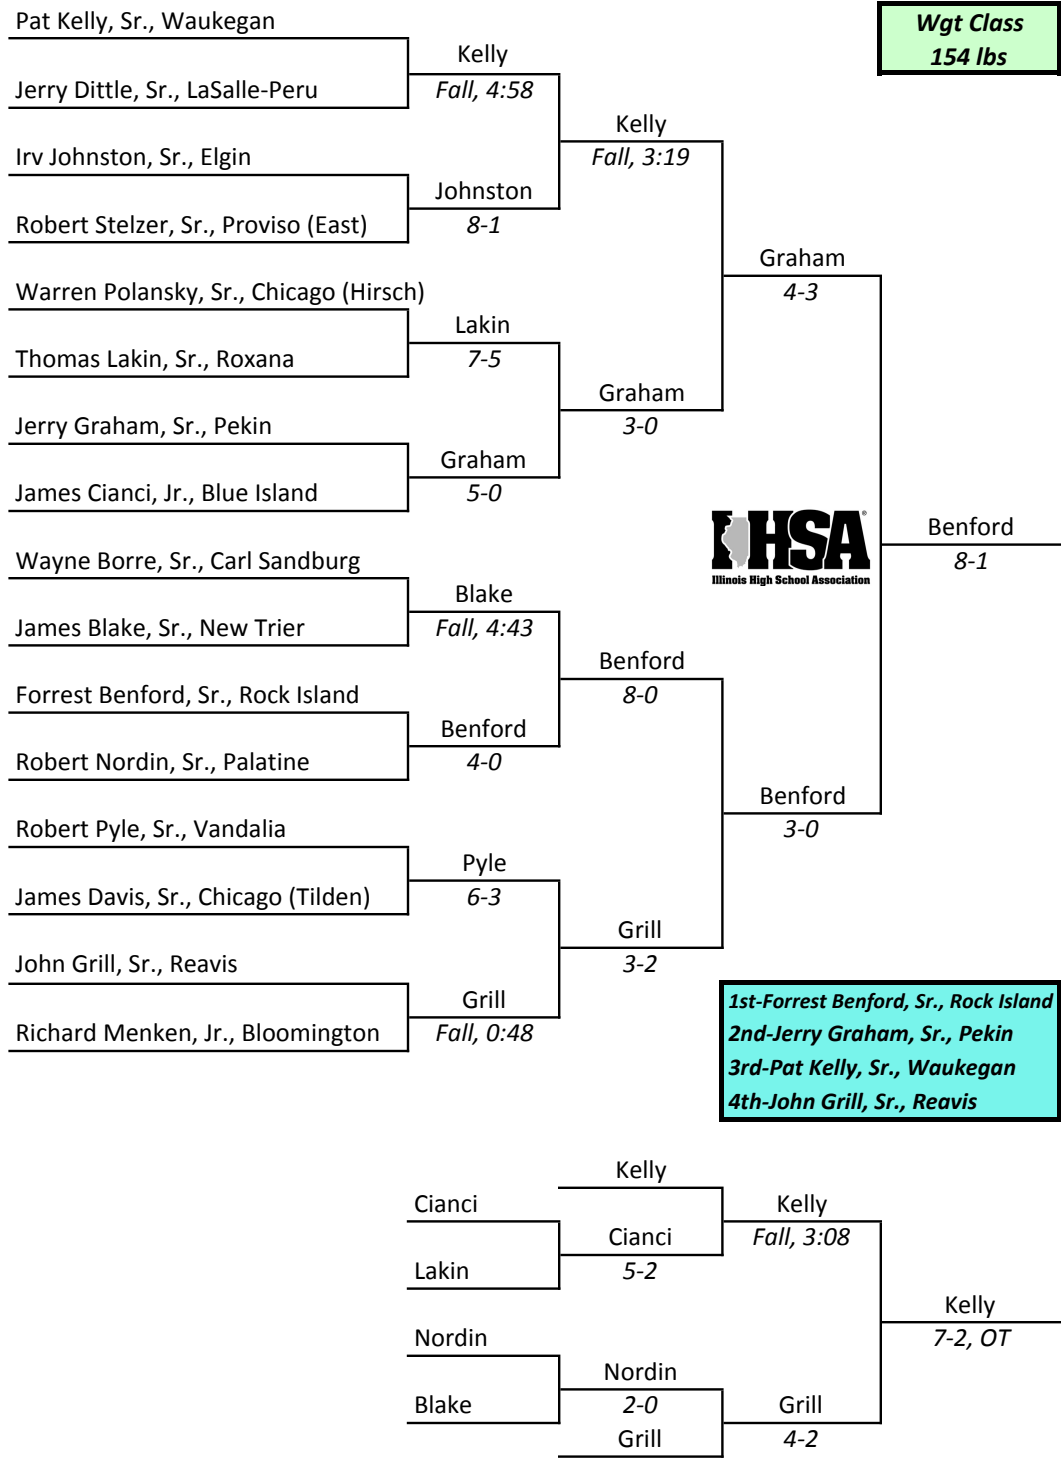

IHSA STATE INDIVIDUAL 1958

Arlington High school, Arlington Heights, March 7th and 8th