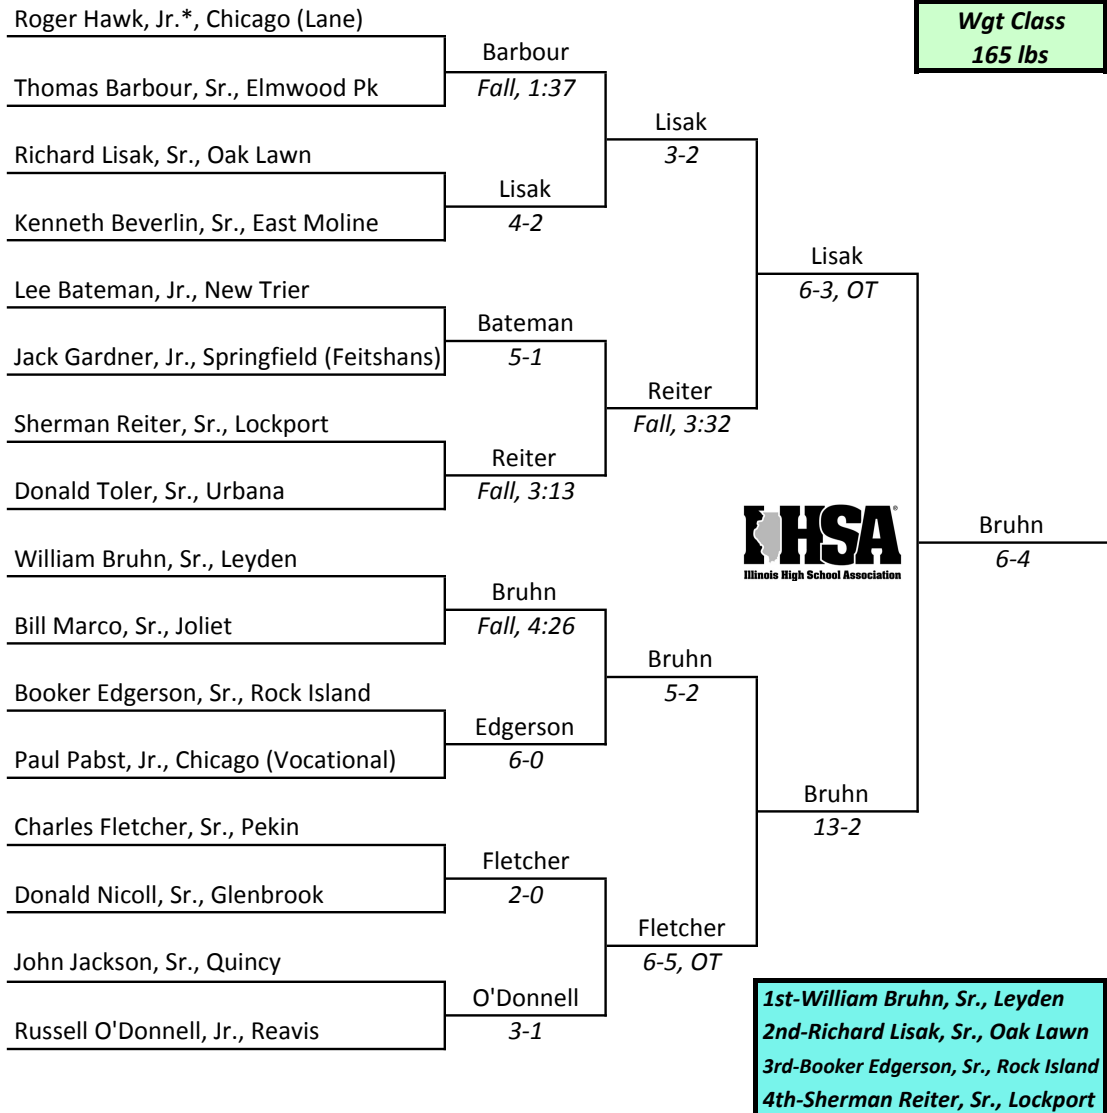

IHSA STATE INDIVIDUAL 1958

Arlington High school, Arlington Heights, March 7th and 8th

IHSA STATE INDIVIDUAL 1958

Arlington High school, Arlington Heights, March 7th and 8th

IHSA STATE INDIVIDUAL 1958

Wgt Class
165 lbs