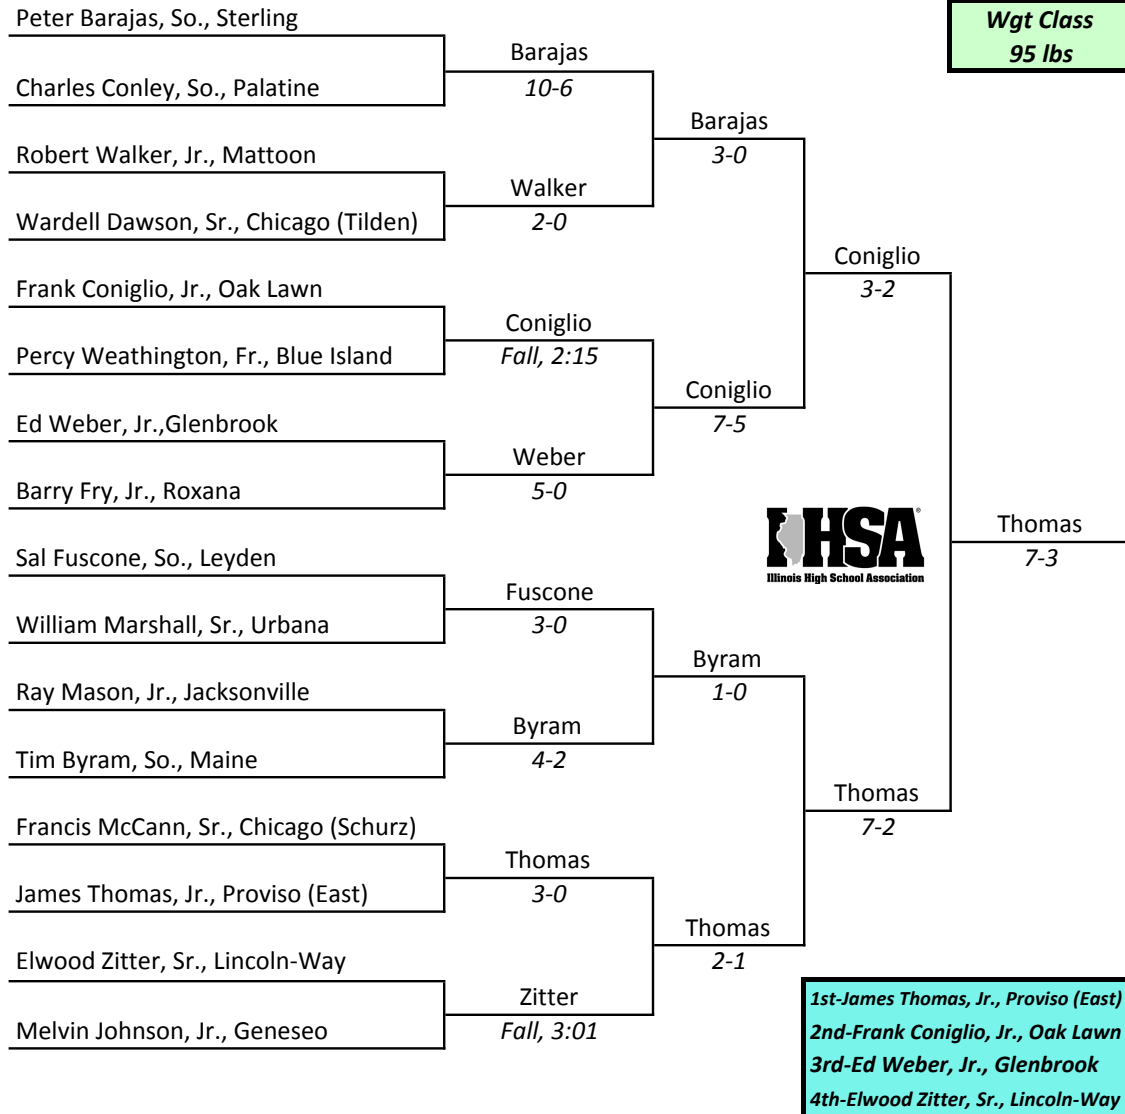

IHSA STATE INDIVIDUAL 1958

Asterisk (*) Indicates individual will graduate in mid-year (January) of his senior year

Arlington High school, Arlington Heights, March 7th and 8th

IHSA STATE INDIVIDUAL 1958

Arlington High school, Arlington Heights, March 7th and 8th