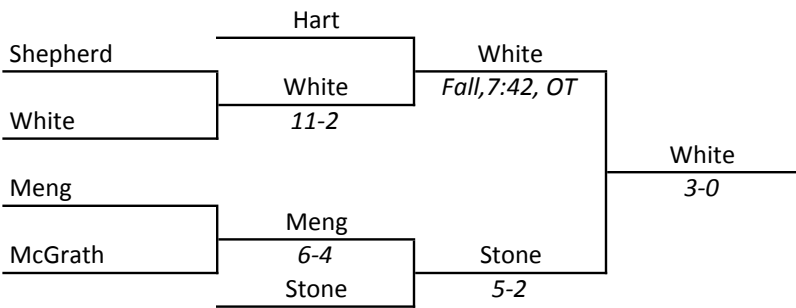

IHSA STATE INDIVIDUAL 1958

Arlington High school, Arlington Heights, March 7th and 8th

IHSA STATE INDIVIDUAL 1958

Arlington High school, Arlington Heights, March 7th and 8th

IHSA STATE INDIVIDUAL 1958

Wgt Class
165 lbs

1st-William Bruhn, Sr., Leyden
2nd-Richard Lisak, Sr., Oak Lawn
3rd-Booker Edgerson, Sr., Rock Island
4th-Sherman Reiter, Sr., Lockport

Arlington High school, Arlington Heights, March 7th and 8th

IHSA STATE INDIVIDUAL 1958